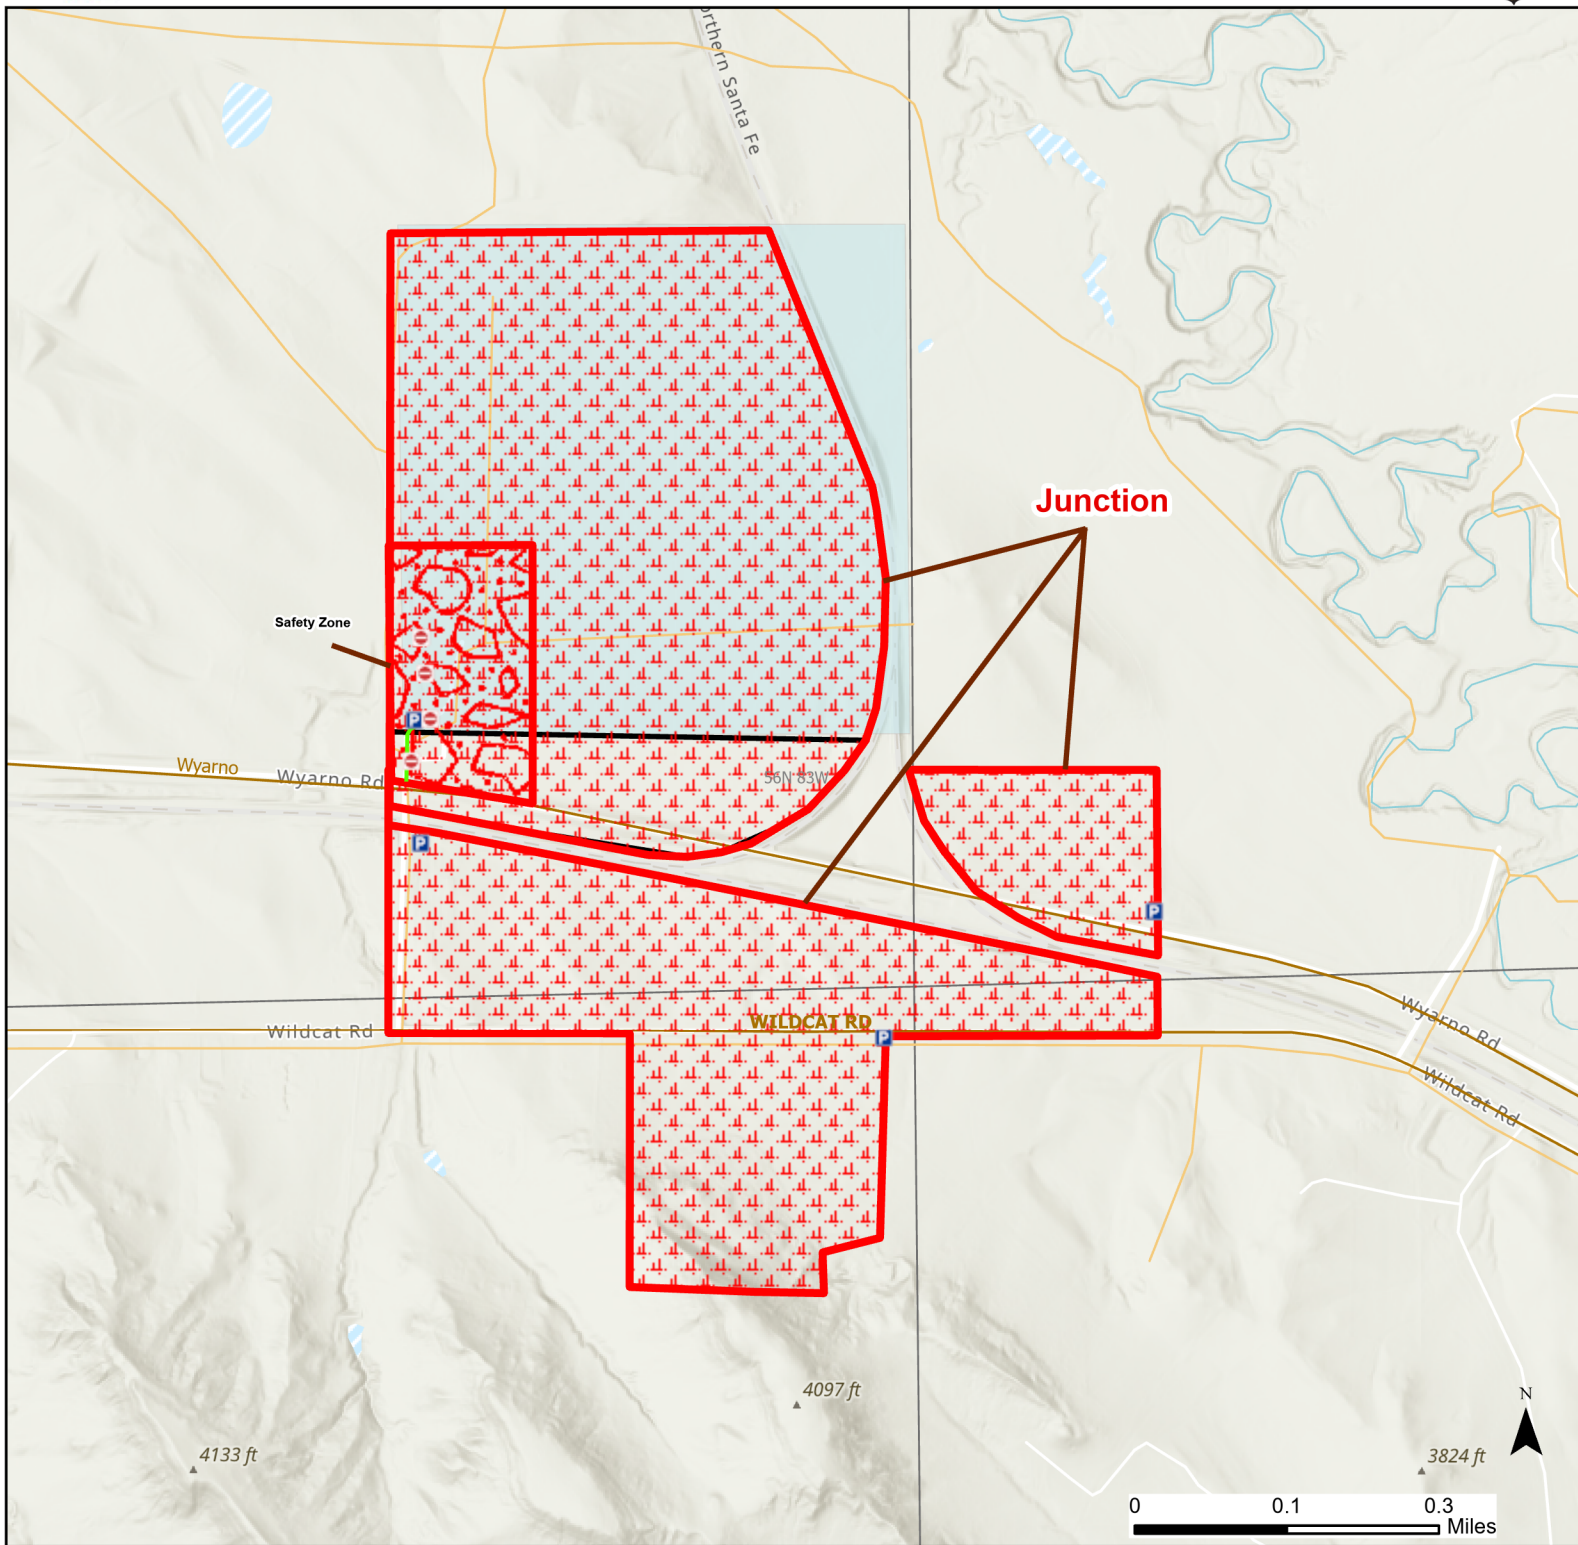

# Junction Hunter Management Area

2023 Hunt  
Season

Parking	Closed Road	Boundary	Limited Range Weapons and Archery	State
Coupon Box	Roads	County Boundaries	Archery Only	DOD
Road Closed	County Boundaries	HMA Ownership	Other	BLM
Open Road	HMA Ownership	Limited Range Weapons and Archery	CLOSED	Wyoming Game & Fish Dept.
Special Conditions Apply				Forest Service
				Private

Species allowed to hunt: Waterfowl, Game Birds, Rabbits, Antelope, Deer

## See Ranch Rules for More Information and Restrictions

Hunter Management Area rules apply only to those lands enrolled in the HMA.

This map is for visual use, assistance and general location only, does not represent a survey, and is not to be used for legal conveyance. Hunt Area boundaries are approximate, consult Game and Fish Hunting Regulations for descriptions and restrictions. Access to these private lands for any commercial activity must be gained by contacting the individual landowner(s) directly.